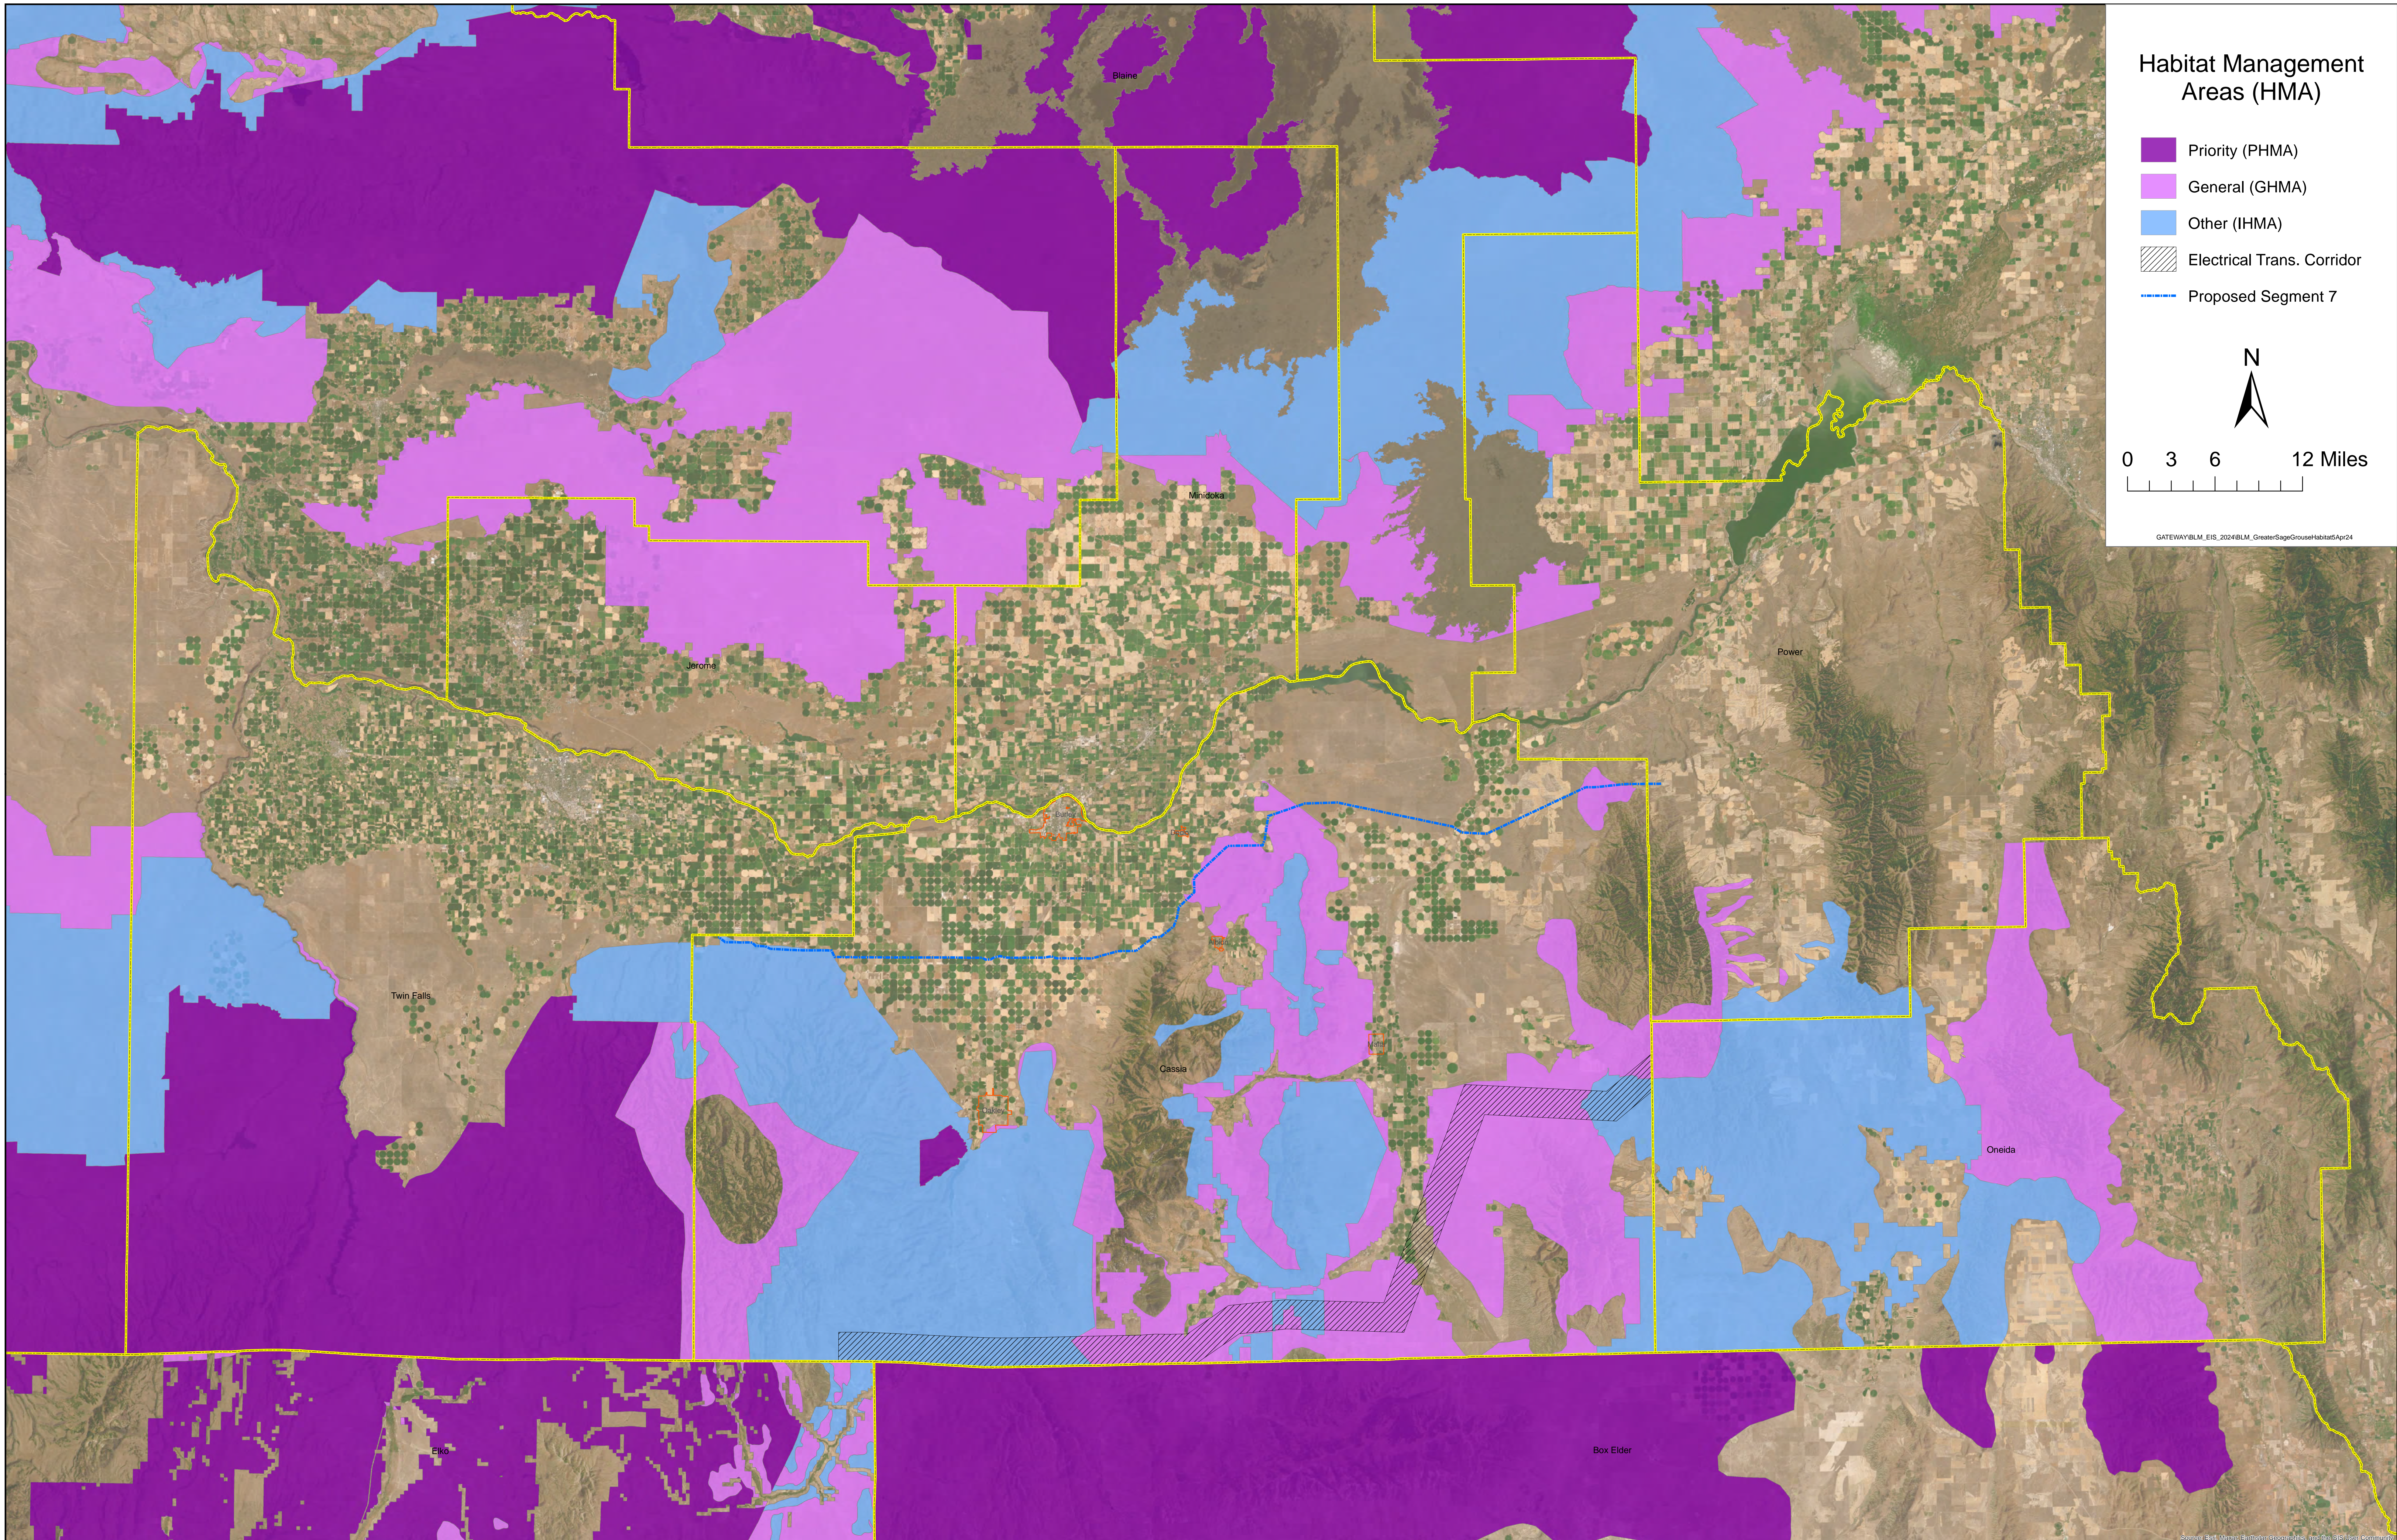

BLM Greater Sage-grouse Habitat Management Areas (HMA) South Central Idaho Region

Idaho State Alternative Greater Sage-grouse Habitat Management Areas (HMA) South Central Idaho Region

Habitat Management Areas (HMA)

- Priority (PHMA)
- Important (IHMA)
- General (GHMA)
- Electrical Trans. Corridor
- Proposed Segment 7

0 3 6 12 Miles

GATEWAYBLM_EIS_2024ID_GreaterSageGrouseHabitatApr24

Idaho State Alternative Overlaid BLM Greater Sage-grouse Habitat Management Areas (HMA) South Central Idaho Region

Habitat Management Areas (HMA)

- Priority (PHMA)
- General (GHMA)
- Other (IHMA)
- Priority-ID (PHMA)
- Important-ID (IHMA)
- General-ID (GHMA)
- Electrical Trans. Corridor
- Proposed Segment 7

0 3 6 12 Miles

GATEWAYBLM_EIS_2024Combined_GreaterSageGrouseHabitat5Apr24