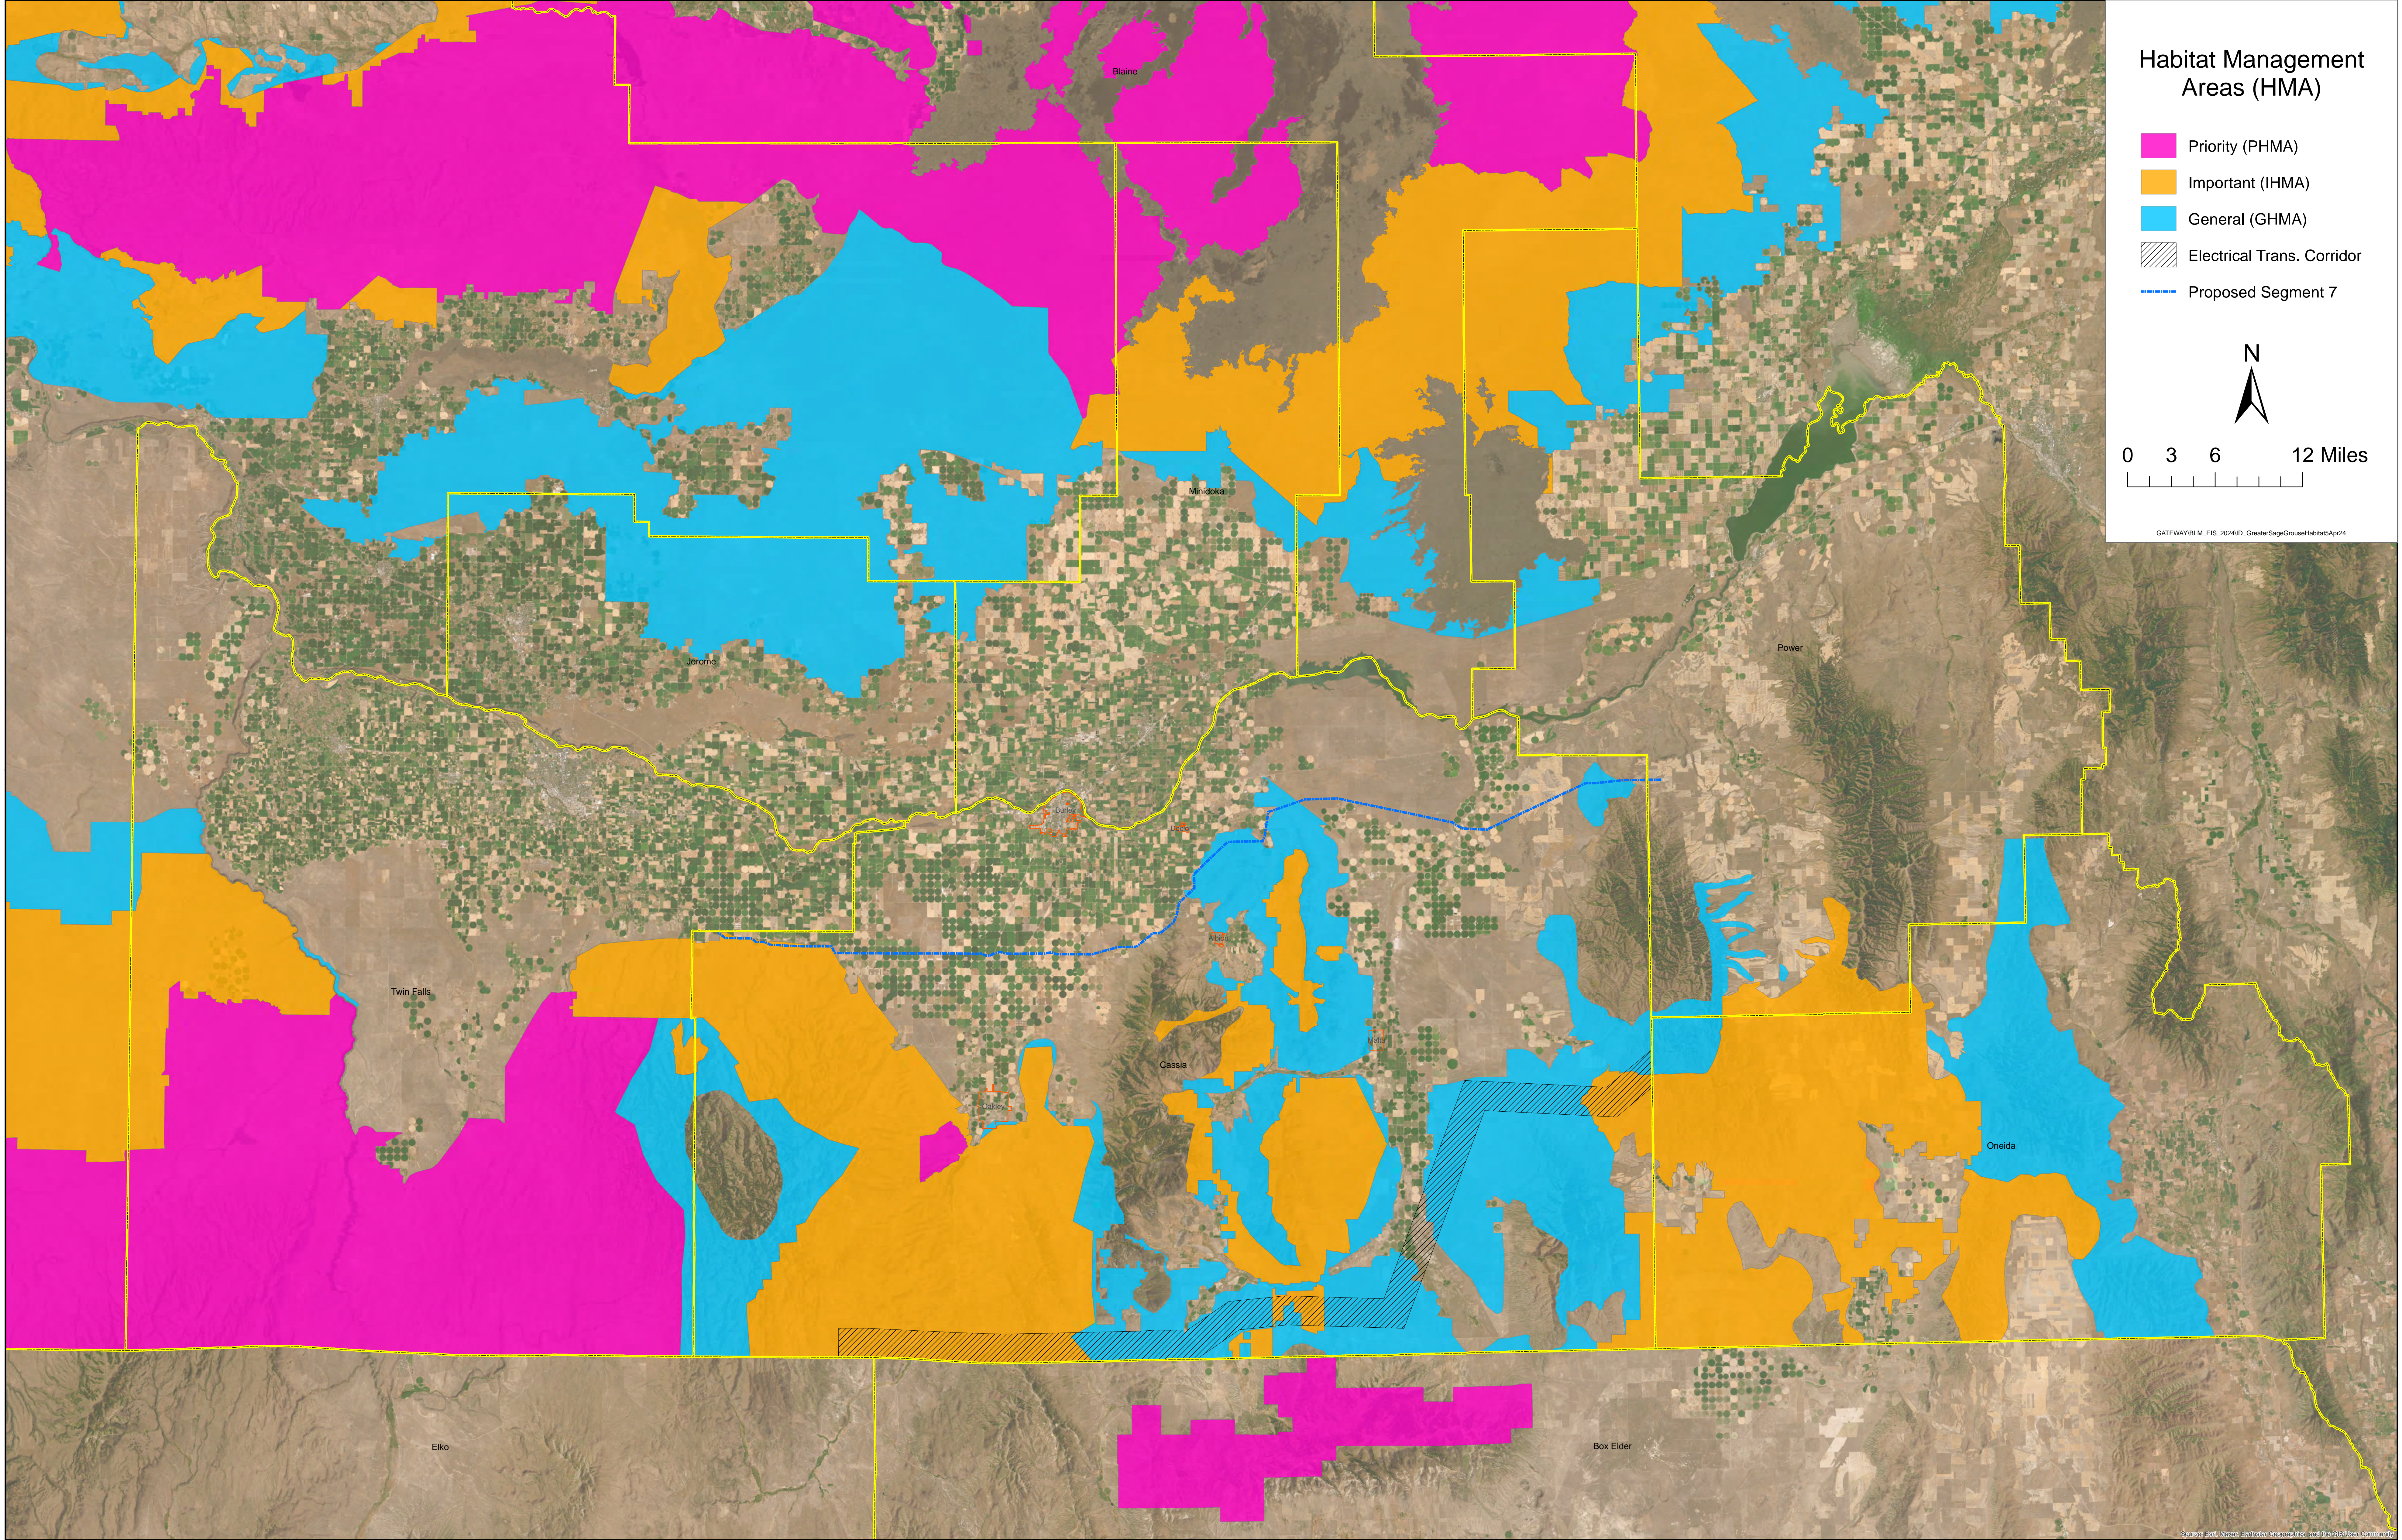

Idaho State Alternative Greater Sage-grouse Habitat Management Areas (HMA) South Central Idaho Region

Habitat Management Areas (HMA)

- Priority (PHMA)
- Important (IHMA)
- General (GHMA)
- Electrical Trans. Corridor
- Proposed Segment 7

0 3 6 12 Miles